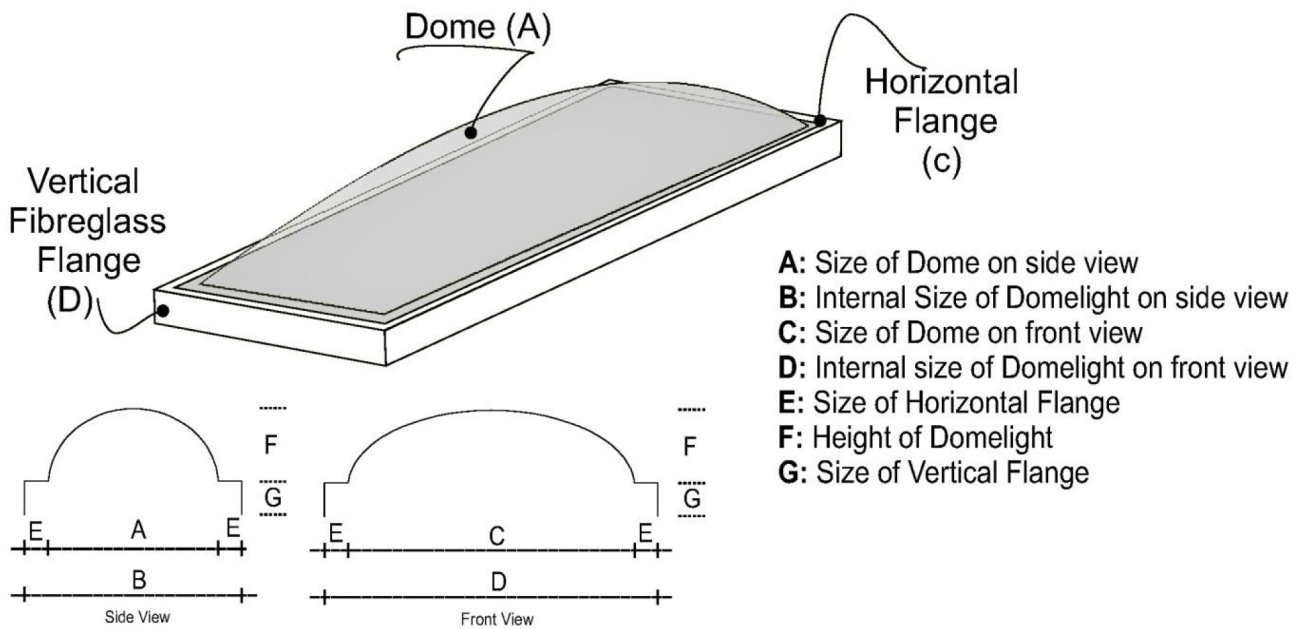

**Rectangular Shape**

**Rectangular Shape**

**Our Standard Rectangular Shape Domelights**

Shape	A (mm)	B (mm)	C (mm)	D (mm)	E (mm)	F (mm)	G (mm)	Acrylic Thickness
Rectangular	400	600	900	1100	100	100	75	6 mm
Rectangular	500	700	1500	1700	100	100	75	6 mm