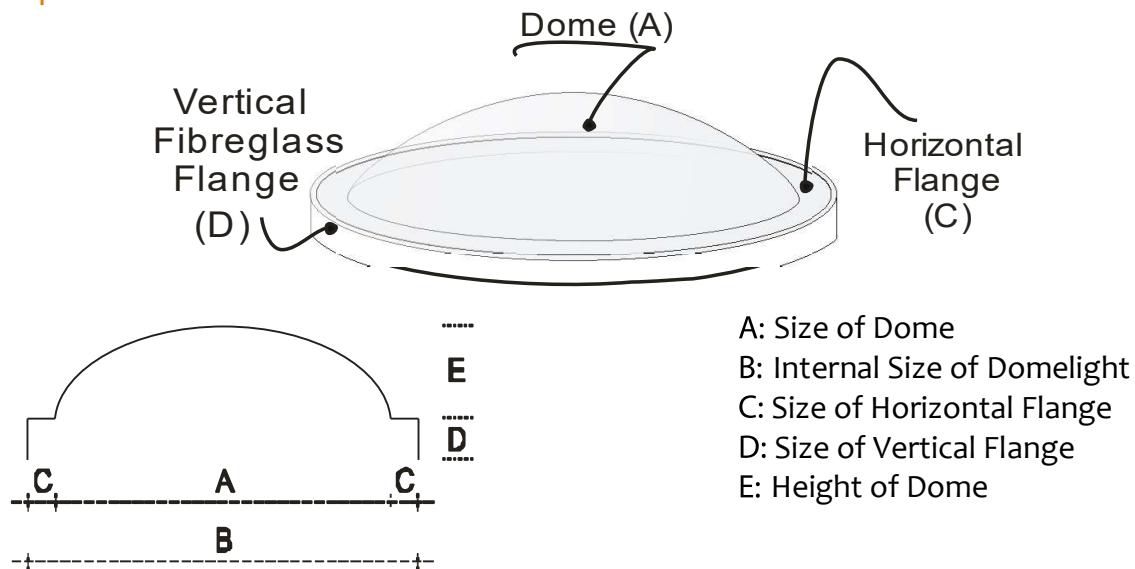

#### Our Standard Round Shape Domelights

Shape	A (mm)	B (mm)	C (mm)	D (mm)	E (mm)	Acrylic Thickness
Round	Ø 600	Ø 800	100	75	100	5 mm
Round	Ø 800	Ø 1000	100	75	100	5 mm

Colour available: - Transparent (Clear 000)  
Light Tinted (Bronze U095)  
Dark Tinted (Bronze U05040)  
Opal (Opal U050)