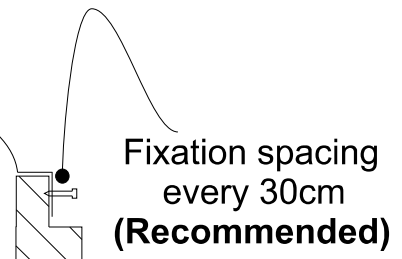

STEP 2

Fisher, Hex. Head Bolt and flat washer for fixation (Recommended)