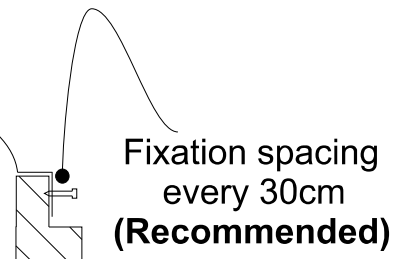

Visit our complete range of products online... www.resiglascoltd.com

DOMELIGHT INSTALLATION (Square, Round and Rectangular)

STEP 1

Apply Silicon on all vertical and horizontal sides

STEP 2

Fisher, Hex. Head Bolt and flat washer for fixation (Recommended)