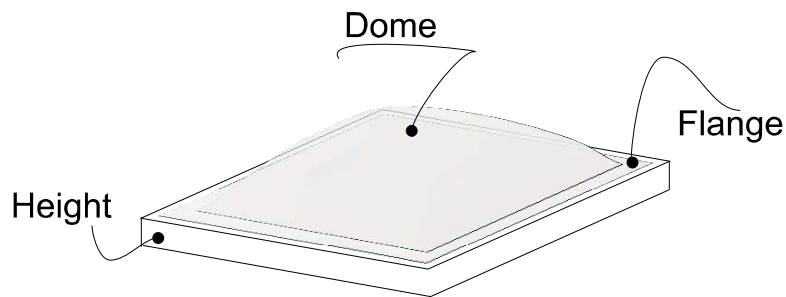

DOMELIGHT INSTALLATION (Square, Round and Rectangular)