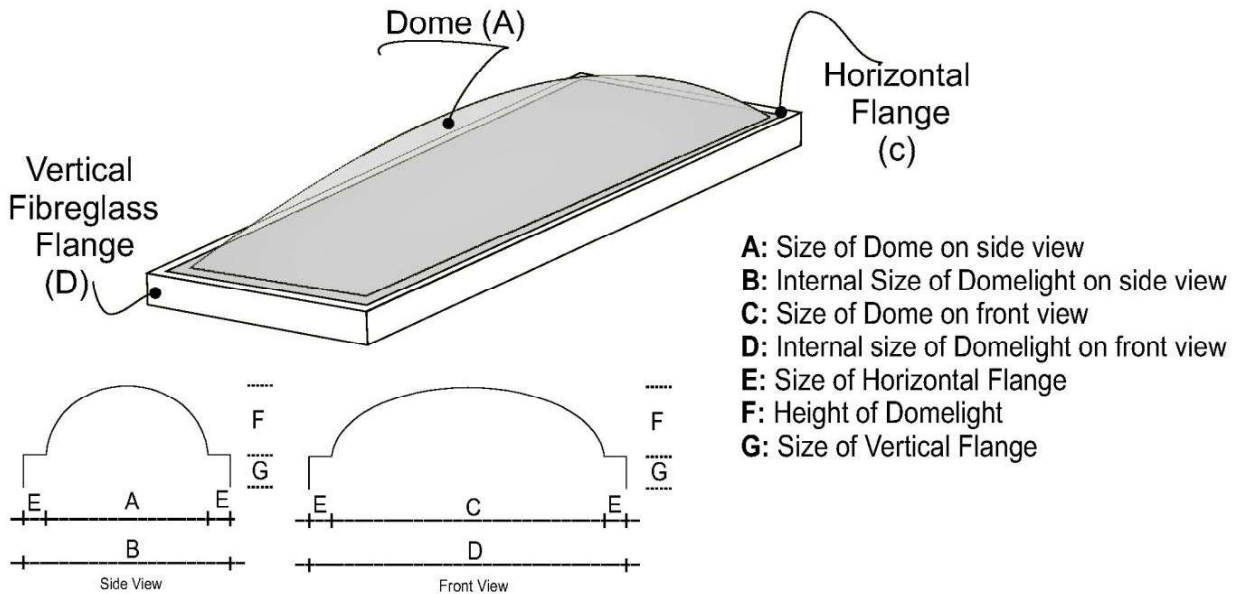

Rectangular Shape

Rectangular Shape

Our Standard Rectangular Shape Domelights

Shape	A (mm)	B (mm)	C (mm)	D (mm)	E (mm)	F (mm)	G (mm)	Acrylic Thickness
Rectangular	400	600	900	1100	100	100	75	6 mm
Rectangular	500	700	1500	1700	100	100	75	6 mm

Visit our complete range of products online... www.resiglascoltd.com

DOMELIGHT INSTALLATION (Square, Round and Rectangular)

STEP 1

Apply Silicon on all vertical and horizontal sides

STEP 2

Fisher, Hex. Head Bolt and flat washer for fixation (Recommended)