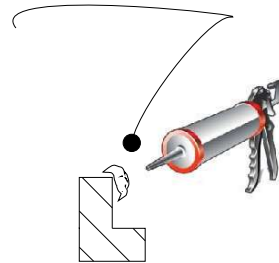

PERSPEX[®] ACRYLIC DOMELIGHTS

Invite natural light through your roof and save energy

We offer a wide range of square, rectangular and circular Domelights for domestic, commercial and industrial roofs. Manufactured with a superior quality acrylic (Perpex[®]) and reinforced with solid fibreglass flanges, we guaranty excellent water-tightness, resistance to strong winds and outstanding weatherability.

Visit our complete range of products online... www.resiglascoltd.com

DOMELIGHT INSTALLATION (Square, Round and Rectangular)

STEP 1

Apply Silicon on all vertical and horizontal sides

STEP 2

Fisher, Hex. Head Bolt and flat washer for fixation (Recommended)